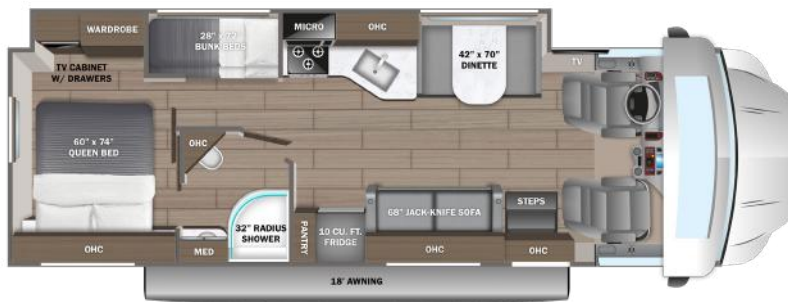

2026 GREYHAWK XL

30M

32U

33F

EXTERIOR SELECTIONS

Standard Partial Paint Package

Harvest Moon

Icy Blast

INTERIOR

Custom-molded ABS surround in cab-over area
 Overhead bunk with 750 lb. capacity and safety net
 84 in. interior ceiling height with padded vinyl ceiling
 High-intensity recessed LED ceiling lights
 LED-lit fascia
 Hardwood cabinet doors and drawer fronts
 Soft-close cabinet doors and drawers
 Deluxe hidden cabinet hinges
 Ball-bearing drawer guides
 Blackout night roller shades
 30,000 BTU auto-ignition furnace
 10 gal. gas/electric water heater
 JBL® audio system
 U-shaped dinette (30M)
 Jayco-exclusive, easy-operation legless dinette table (32U,33F)
 2-point lap safety belts in all designated seating locations
 Car seat tethers (select floorplans)
 Smoke alarm
 Carbon monoxide detector
 Fire extinguisher
 10 cu. ft. 12V refrigerator
 All-in-one cooktop and oven
 Residential-size microwave
 Recessed stainless steel kitchen sink with sink covers
 Solid-surface kitchen countertops
 Decorative kitchen backsplash
 Pop-up charging station in kitchen with 120V outlets and USB ports
 Queen-size power Murphy Bed (30M)
 Queen-size bed with bedspread and nightstands (33F)
 Walk-around, king-size bed with bedspread and nightstands (32U)

USB port and wireless charging in nightstands
 Large wardrobes
 Bunks with industry-exclusive 300 lb. capacity each (33F)
 Shower with decorative surround, glass door, skylight and light
 Aqua View® SHOWERMISER™ water management system
 Recessed stainless steel bathroom sink
 Porcelain toilet with foot flush
 Powered roof vent in bathroom with wall switch