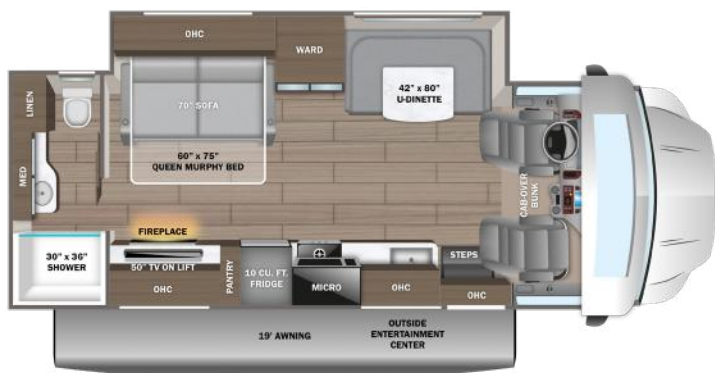

2026 GREYHAWK XL

30M